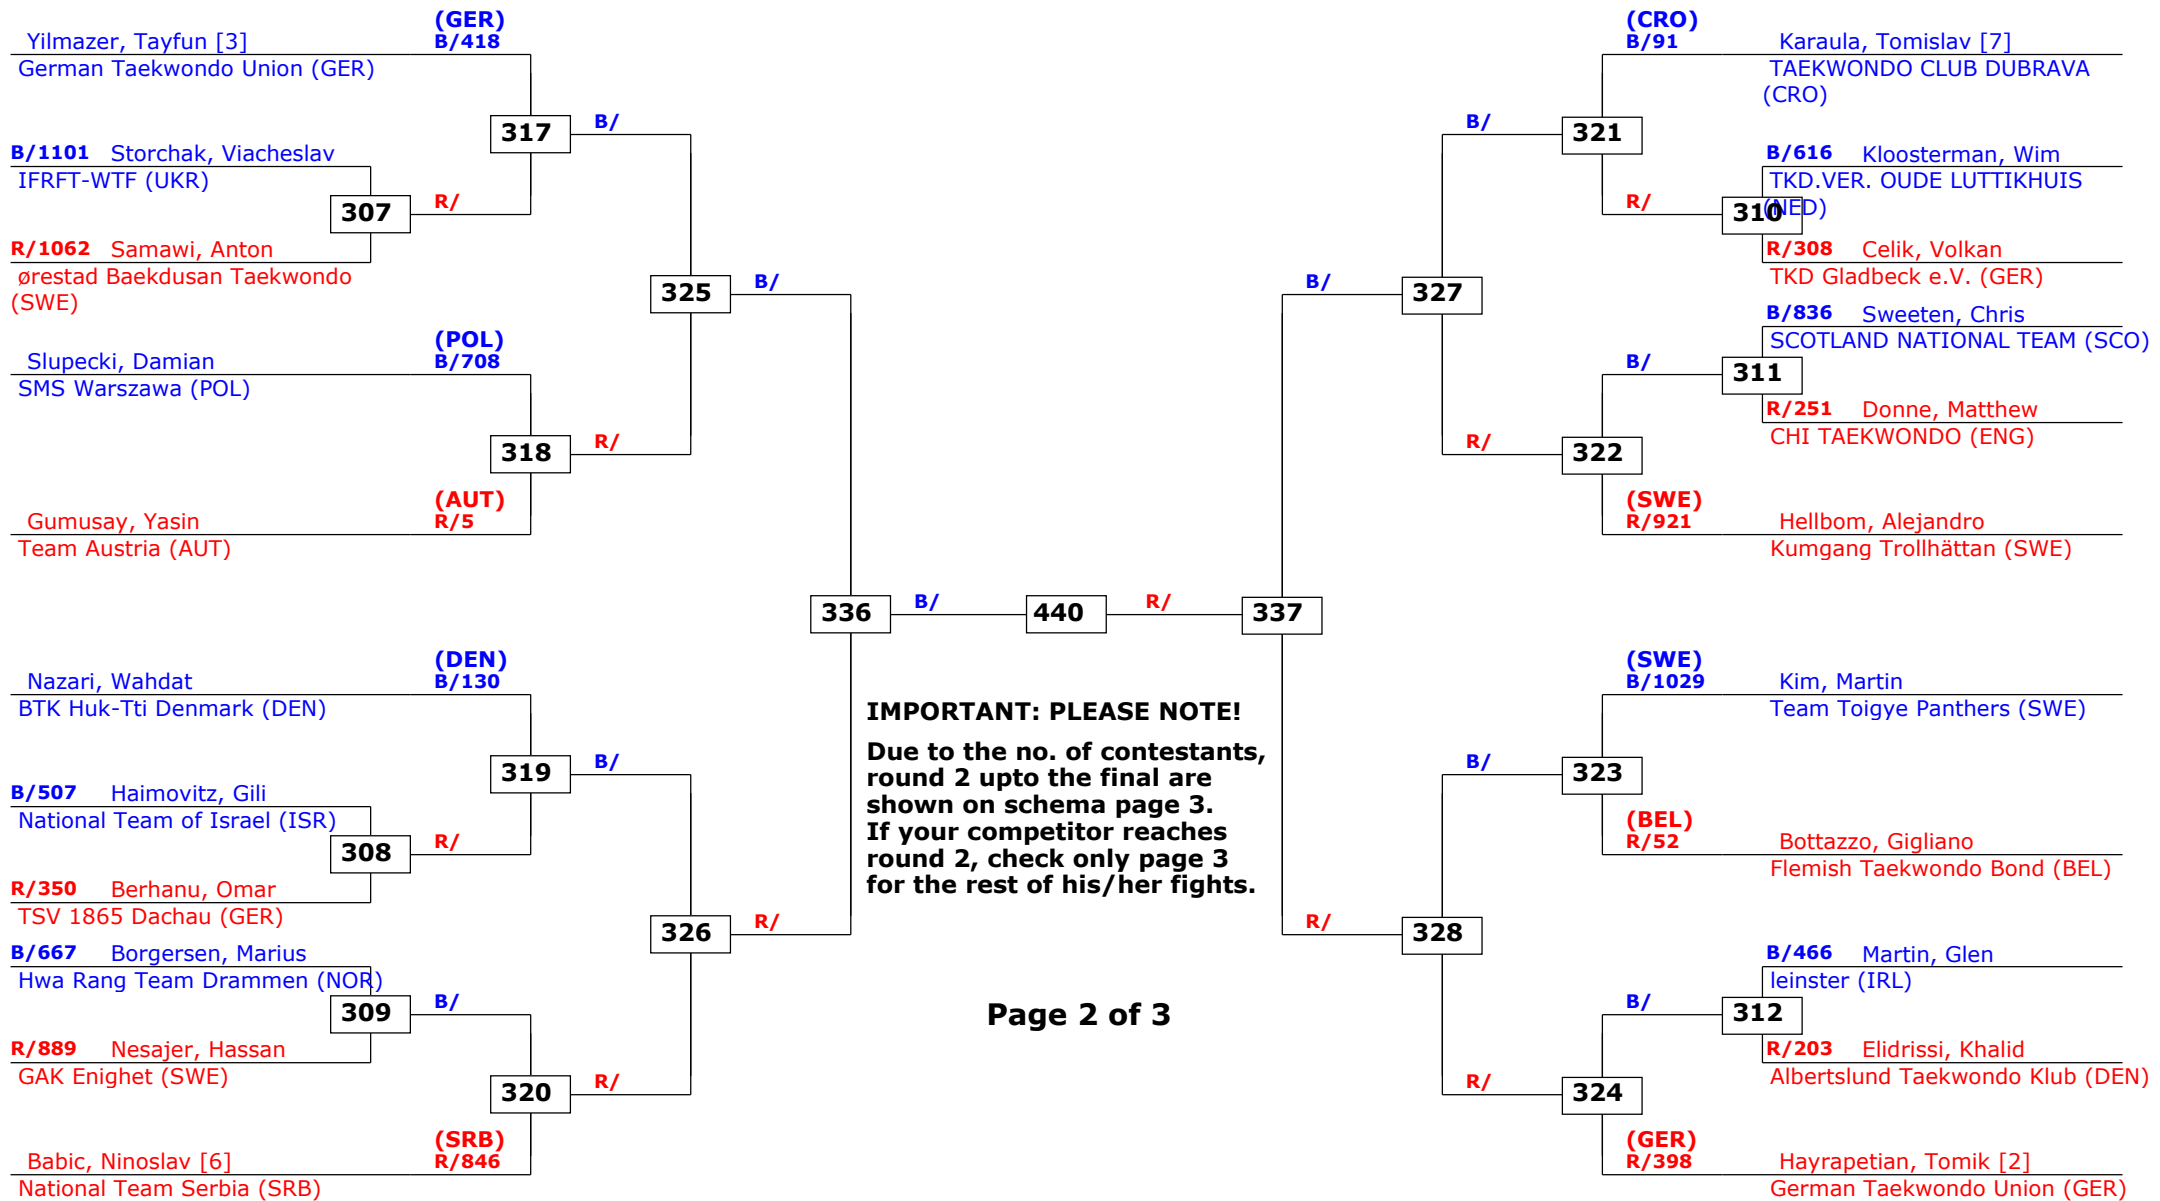

Trelleborg Open 2012

Trelleborg, Sweden

Tournament date: 11-2-2012 upto 12-2-2012

Seniors Male Adv -63 (Bantam)

Active competitors: 44

Competition date: 11-2-2012

IMPORTANT: PLEASE NOTE!
Due to the no. of contestants,
round 2 upto the final are
shown on schema page 3.
If your competitor reaches
round 2, check only page 3
for the rest of his/her fights.

Trelleborg Open 2012

Trelleborg, Sweden

Tournament date: 11-2-2012 upto 12-2-2012

Seniors Male Adv -63 (Bantam)

Active competitors: 0

Competition date: 11-2-2012

Trelleborg Open 2012

Trelleborg, Sweden