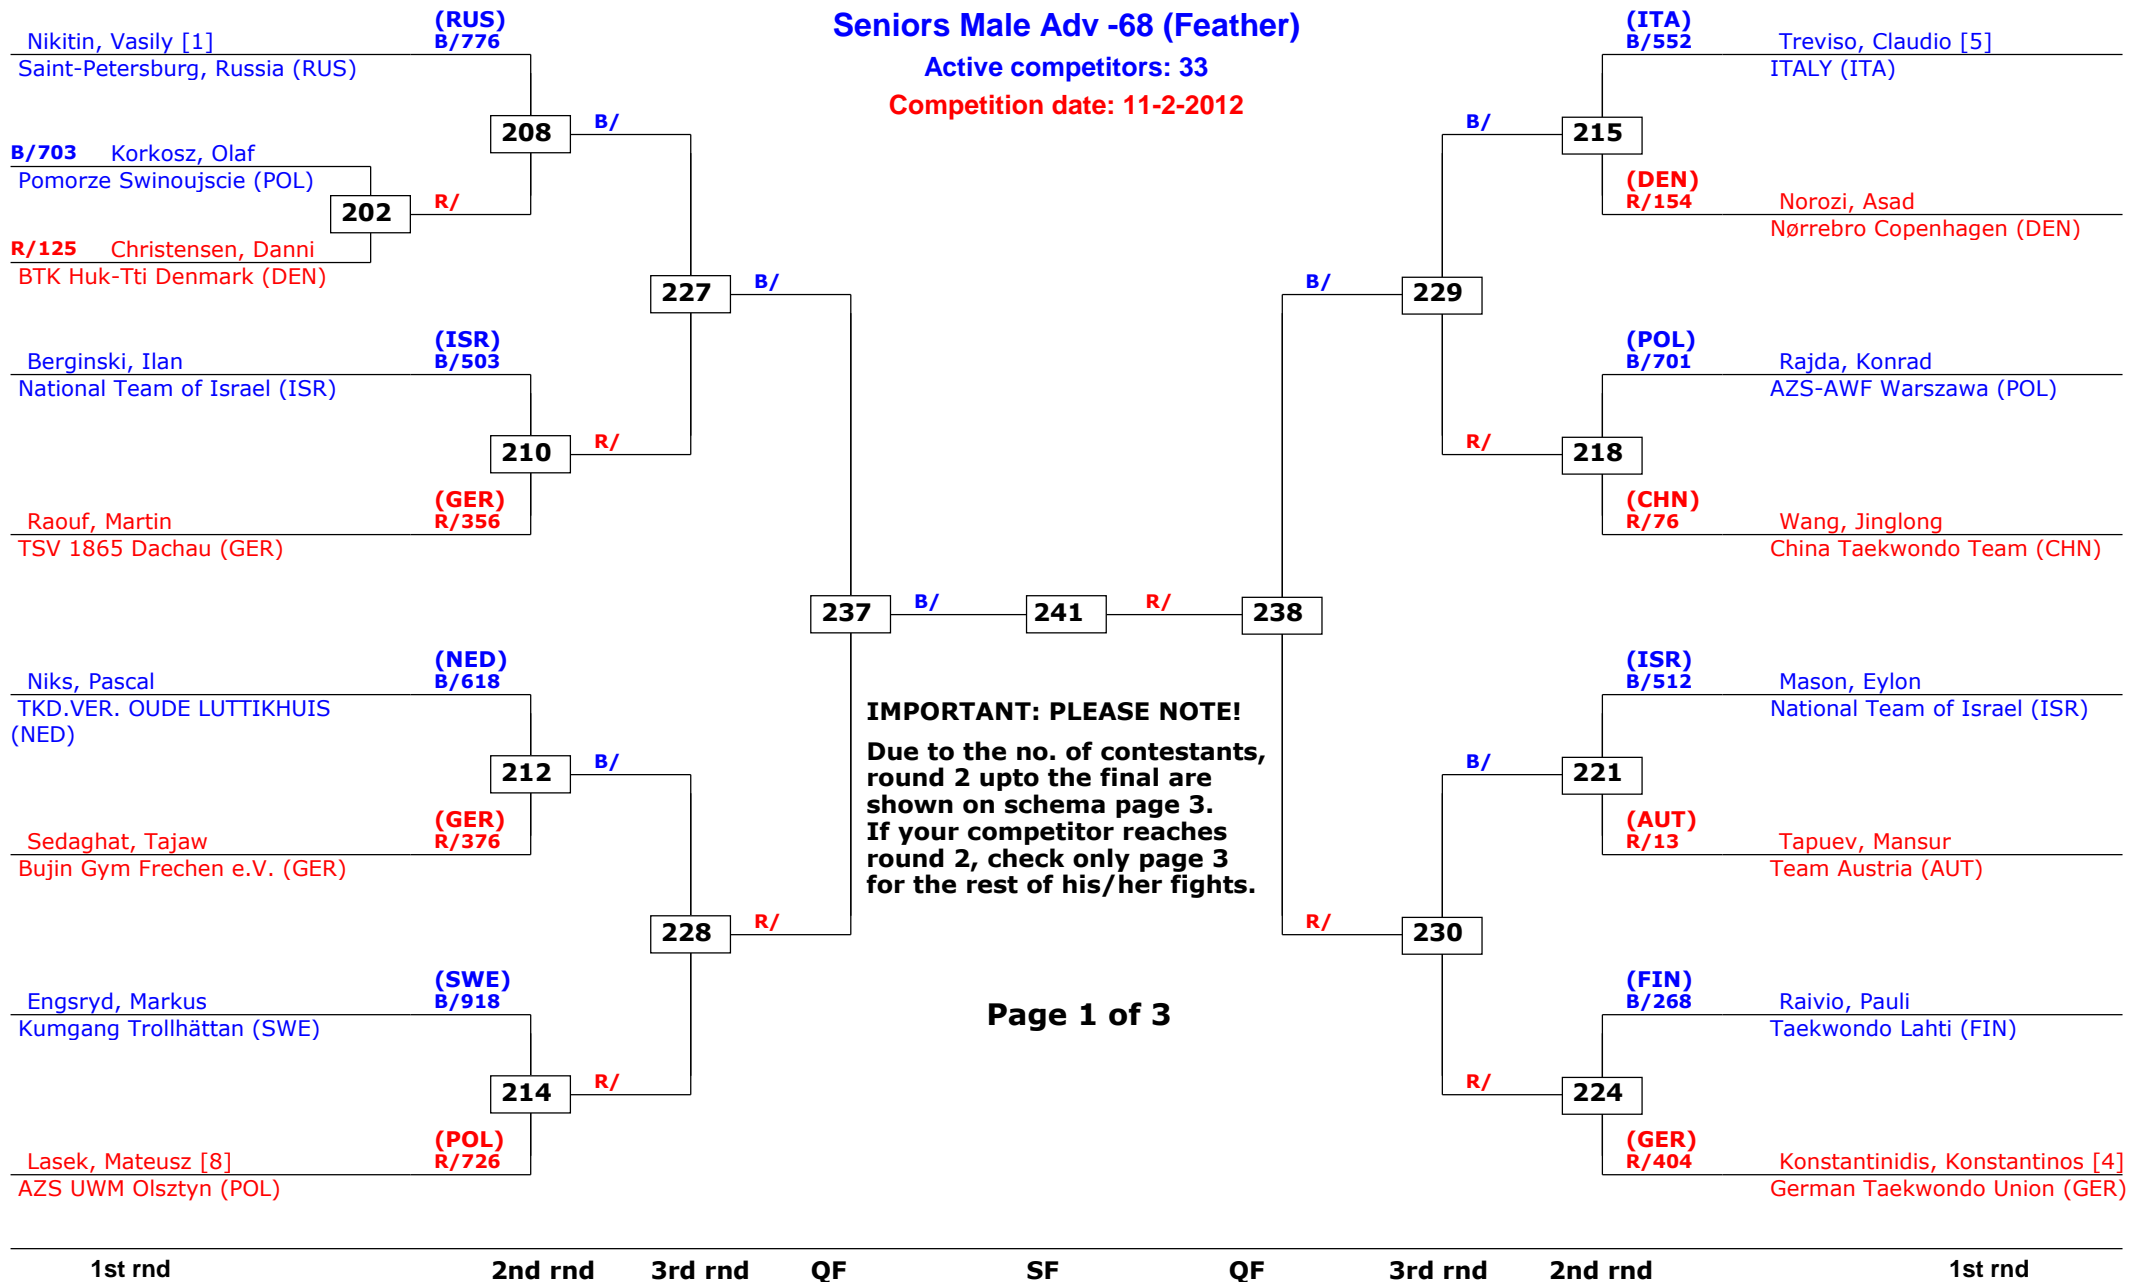

Trelleborg Open 2012

Trelleborg, Sweden

Tournament date: 11-2-2012 upto 12-2-2012

Seniors Male Adv -63 (Bantam)

Active competitors: 0

Competition date: 11-2-2012

Trelleborg Open 2012

Trelleborg, Sweden

Tournament date: 11-2-2012 upto 12-2-2012

Seniors Male Adv -68 (Feather)

Active competitors: 33

Competition date: 11-2-2012

IMPORTANT: PLEASE NOTE!
Due to the no. of contestants, round 2 upto the final are shown on schema page 3. If your competitor reaches round 2, check only page 3 for the rest of his/her fights.