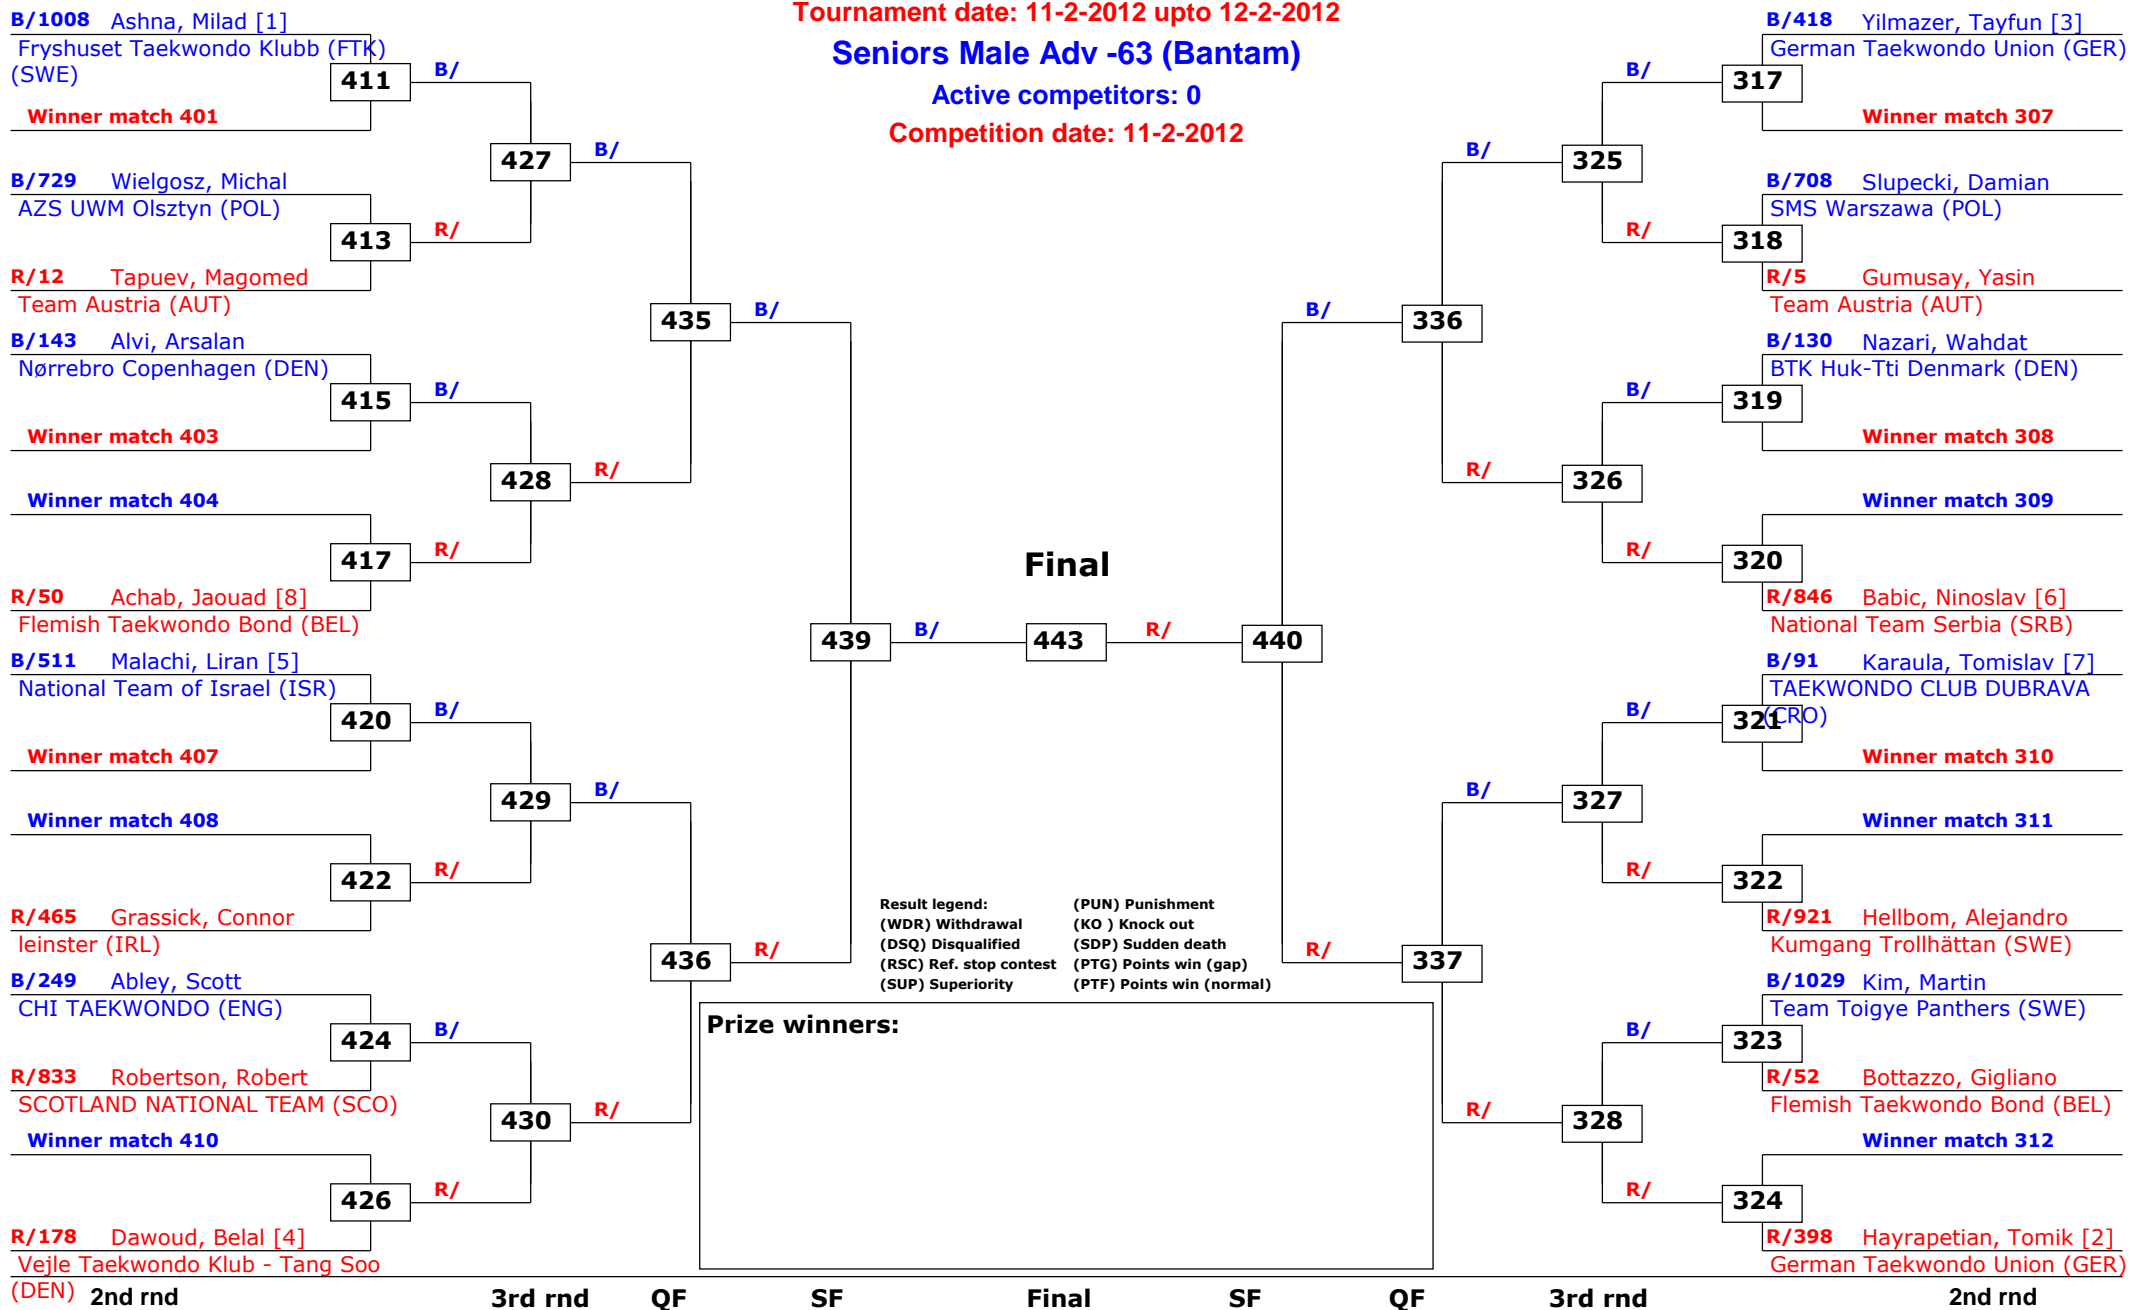

Trelleborg Open 2012

Trelleborg, Sweden

Tournament date: 11-2-2012 upto 12-2-2012

Seniors Male Adv -63 (Bantam)

Active competitors: 44

Competition date: 11-2-2012

IMPORTANT: PLEASE NOTE!
Due to the no. of contestants,
round 2 upto the final are
shown on schema page 3.
If your competitor reaches
round 2, check only page 3
for the rest of his/her fights.

Trelleborg Open 2012

Trelleborg, Sweden

Tournament date: 11-2-2012 upto 12-2-2012

Seniors Male Adv -63 (Bantam)

Active competitors: 0

Competition date: 11-2-2012

Trelleborg Open 2012

Trelleborg, Sweden

Tournament date: 11-2-2012 upto 12-2-2012

Seniors Male Adv -68 (Feather)

Active competitors: 33

Competition date: 11-2-2012

IMPORTANT: PLEASE NOTE!
Due to the no. of contestants, round 2 upto the final are shown on schema page 3. If your competitor reaches round 2, check only page 3 for the rest of his/her fights.

Trelleborg Open 2012

Trelleborg, Sweden

Tournament date: 11-2-2012 upto 12-2-2012

Seniors Female Adv -46 (Fin)

Active competitors: 7

Competition date: 11-2-2012

Result legend: (PUN) Punishment
 (WDR) Withdrawal (KO) Knock out
 (DSQ) Disqualified (SDP) Sudden death
 (RSC) Ref. stop contest (PTG) Points win (gap)
 (SUP) Superiority (PTF) Points win (normal)