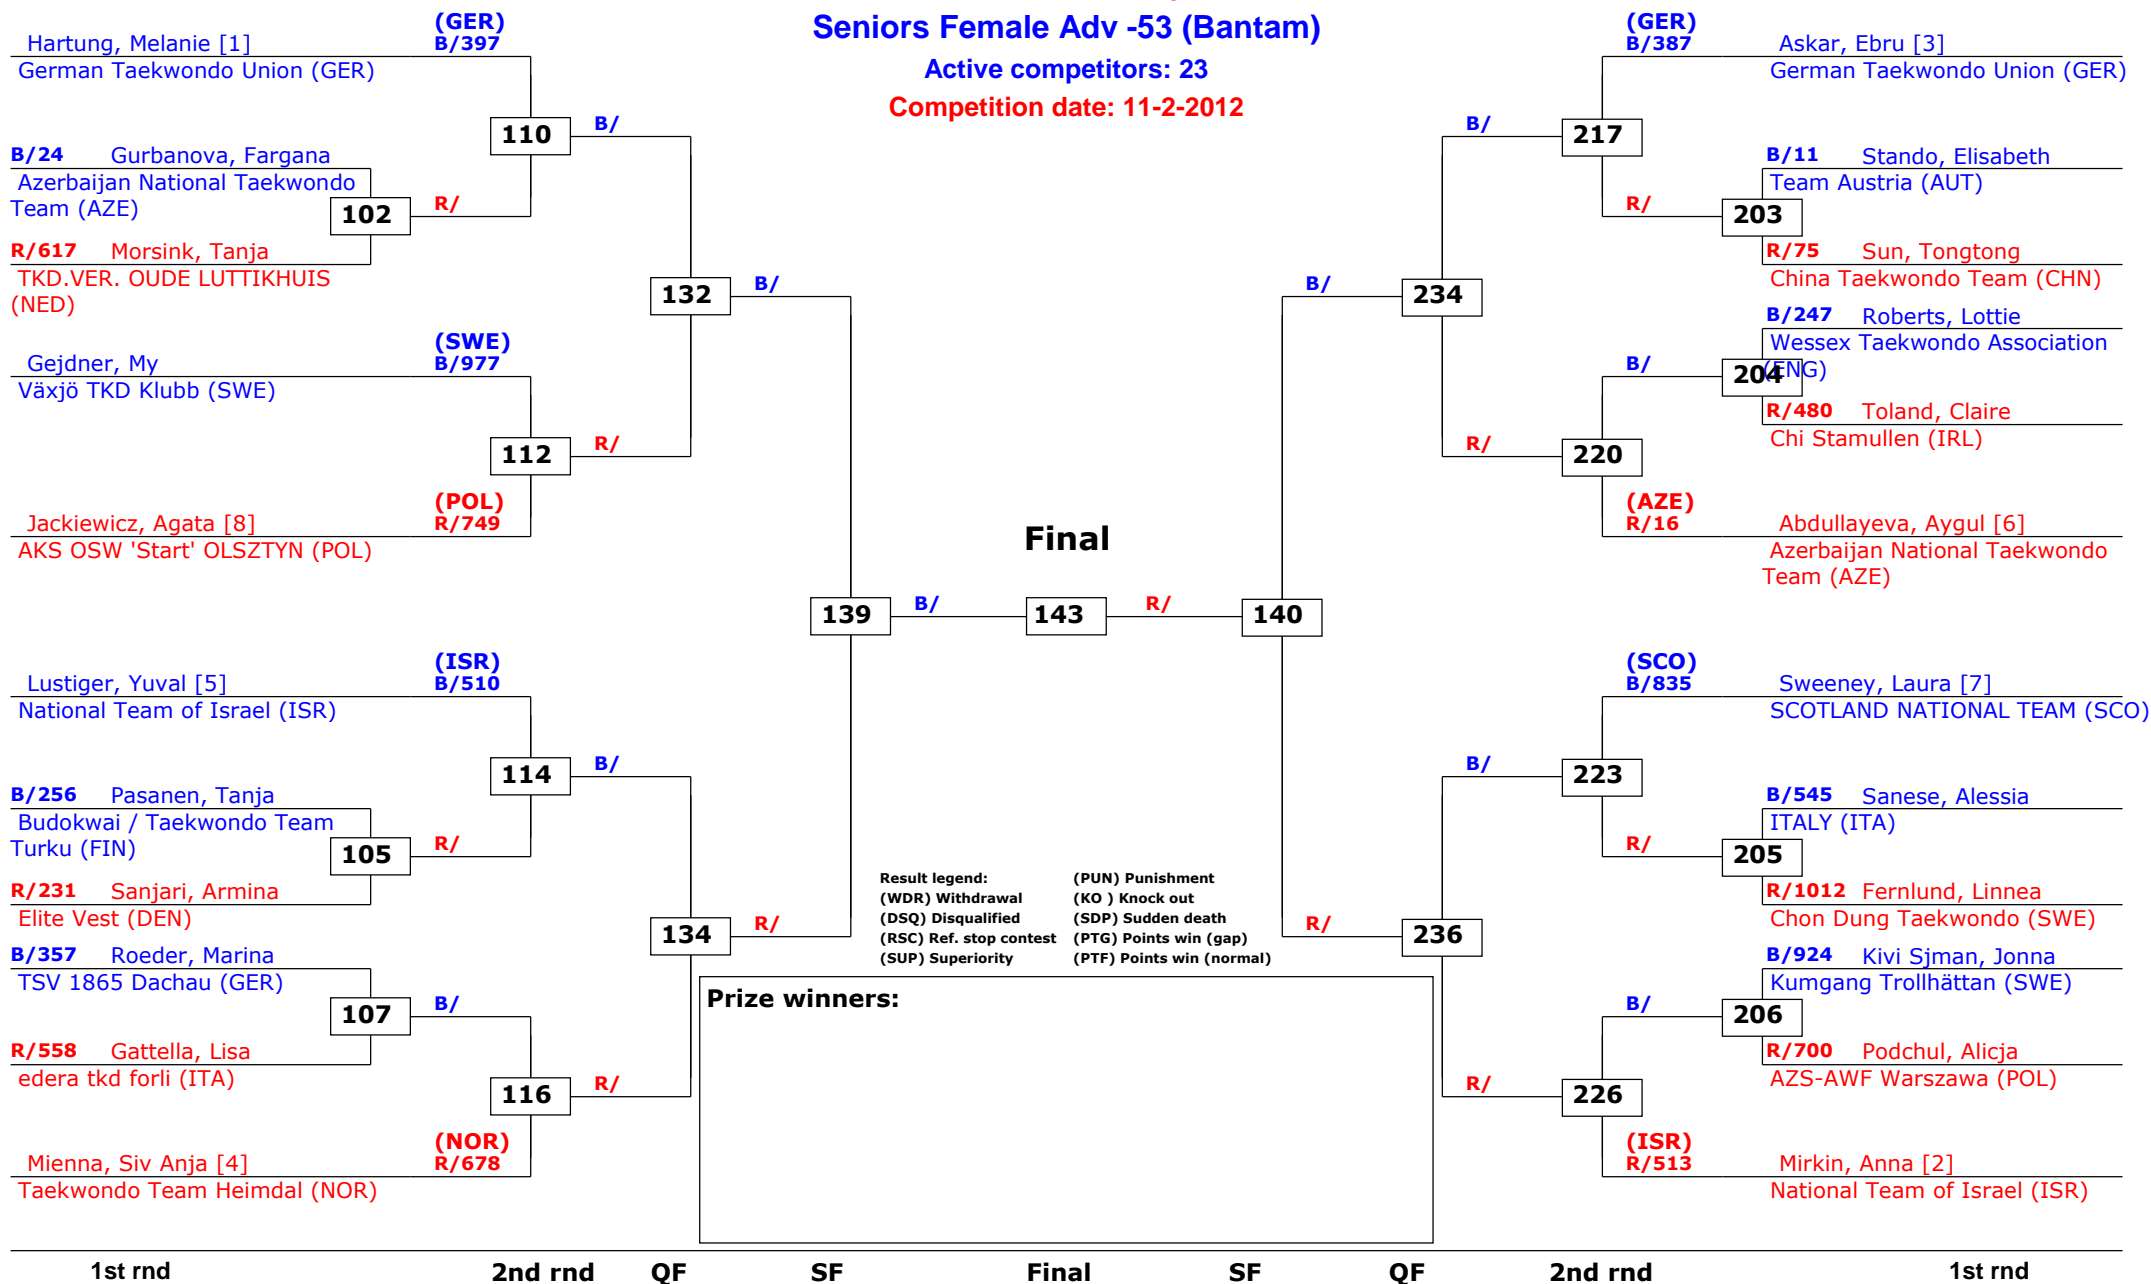

Trelleborg Open 2012

Trelleborg, Sweden

Tournament date: 11-2-2012 upto 12-2-2012

Seniors Female Adv -46 (Fin)

Active competitors: 7

Competition date: 11-2-2012

Result legend: (PUN) Punishment
 (WDR) Withdrawal (KO) Knock out
 (DSQ) Disqualified (SDP) Sudden death
 (RSC) Ref. stop contest (PTG) Points win (gap)
 (SUP) Superiority (PTF) Points win (normal)

Tournament date: 11-2-2012 upto 12-2-2012

Seniors Female Adv -49 (Fly)

Active competitors: 17

Competition date: 11-2-2012

Trelleborg Open 2012

Trelleborg, Sweden

Tournament date: 11-2-2012 upto 12-2-2012

Seniors Female Adv -53 (Bantam)

Active competitors: 23

Competition date: 11-2-2012

Trelleborg Open 2012

Trelleborg, Sweden

Tournament date: 11-2-2012 upto 12-2-2012

Seniors Female Adv -57 (Feather)

Active competitors: 20

Competition date: 11-2-2012