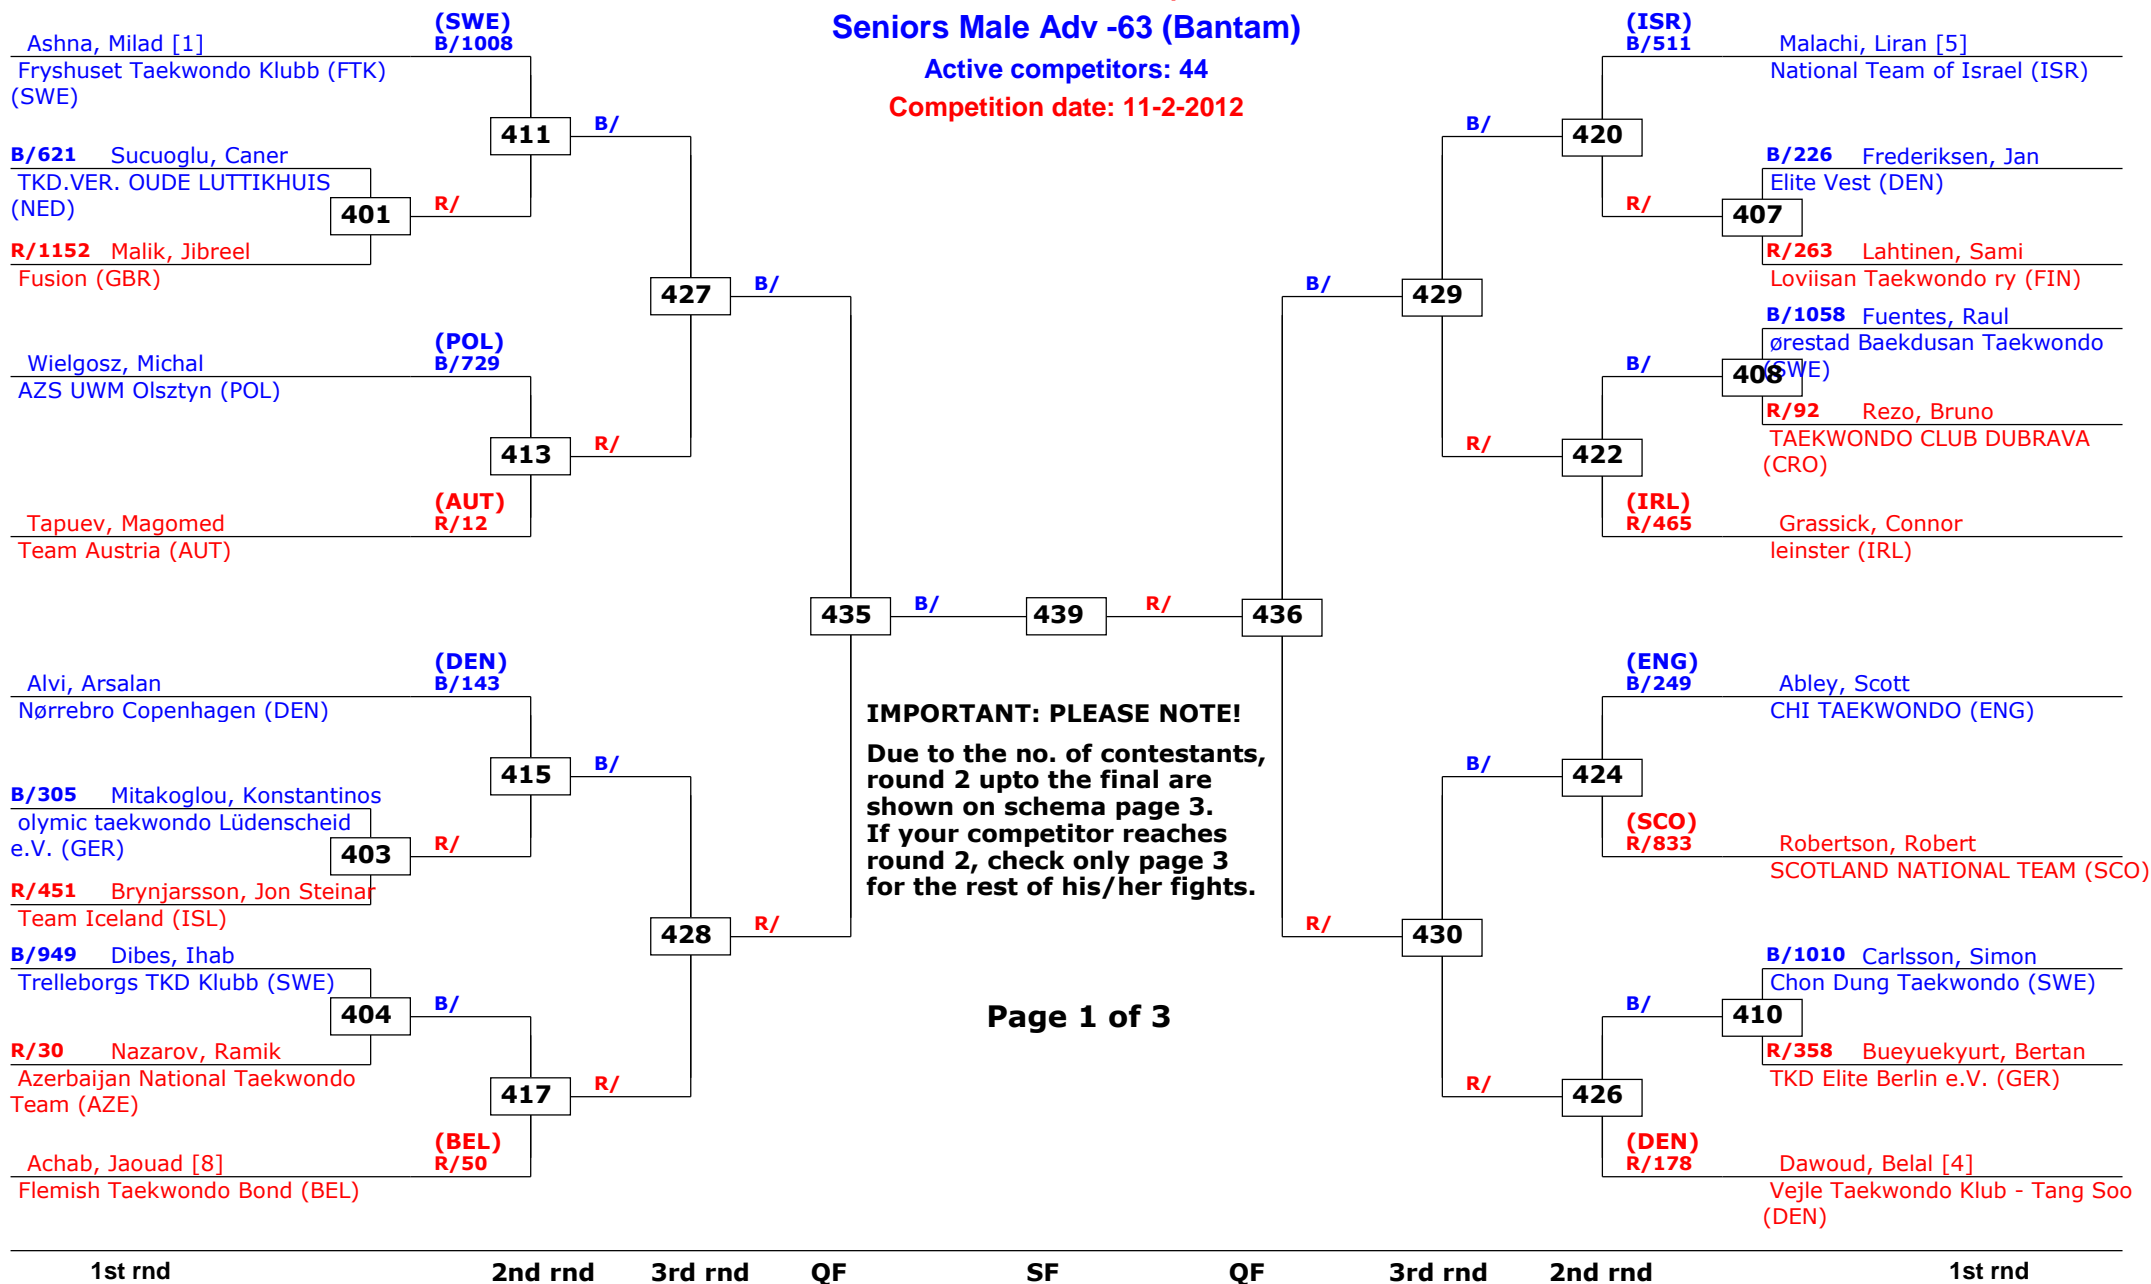

Trelleborg Open 2012

Trelleborg, Sweden

Tournament date: 11-2-2012 upto 12-2-2012

Seniors Male Adv -63 (Bantam)

Active competitors: 44

Competition date: 11-2-2012

IMPORTANT: PLEASE NOTE!
Due to the no. of contestants,
round 2 upto the final are
shown on schema page 3.
If your competitor reaches
round 2, check only page 3
for the rest of his/her fights.

Trelleborg Open 2012

Trelleborg, Sweden

Tournament date: 11-2-2012 upto 12-2-2012

Seniors Male Adv -63 (Bantam)

Active competitors: 0

Competition date: 11-2-2012

Trelleborg Open 2012

Trelleborg, Sweden

Tournament date: 11-2-2012 upto 12-2-2012

Seniors Male Adv -68 (Feather)

Active competitors: 33

Competition date: 11-2-2012

IMPORTANT: PLEASE NOTE!
Due to the no. of contestants, round 2 upto the final are shown on schema page 3. If your competitor reaches round 2, check only page 3 for the rest of his/her fights.