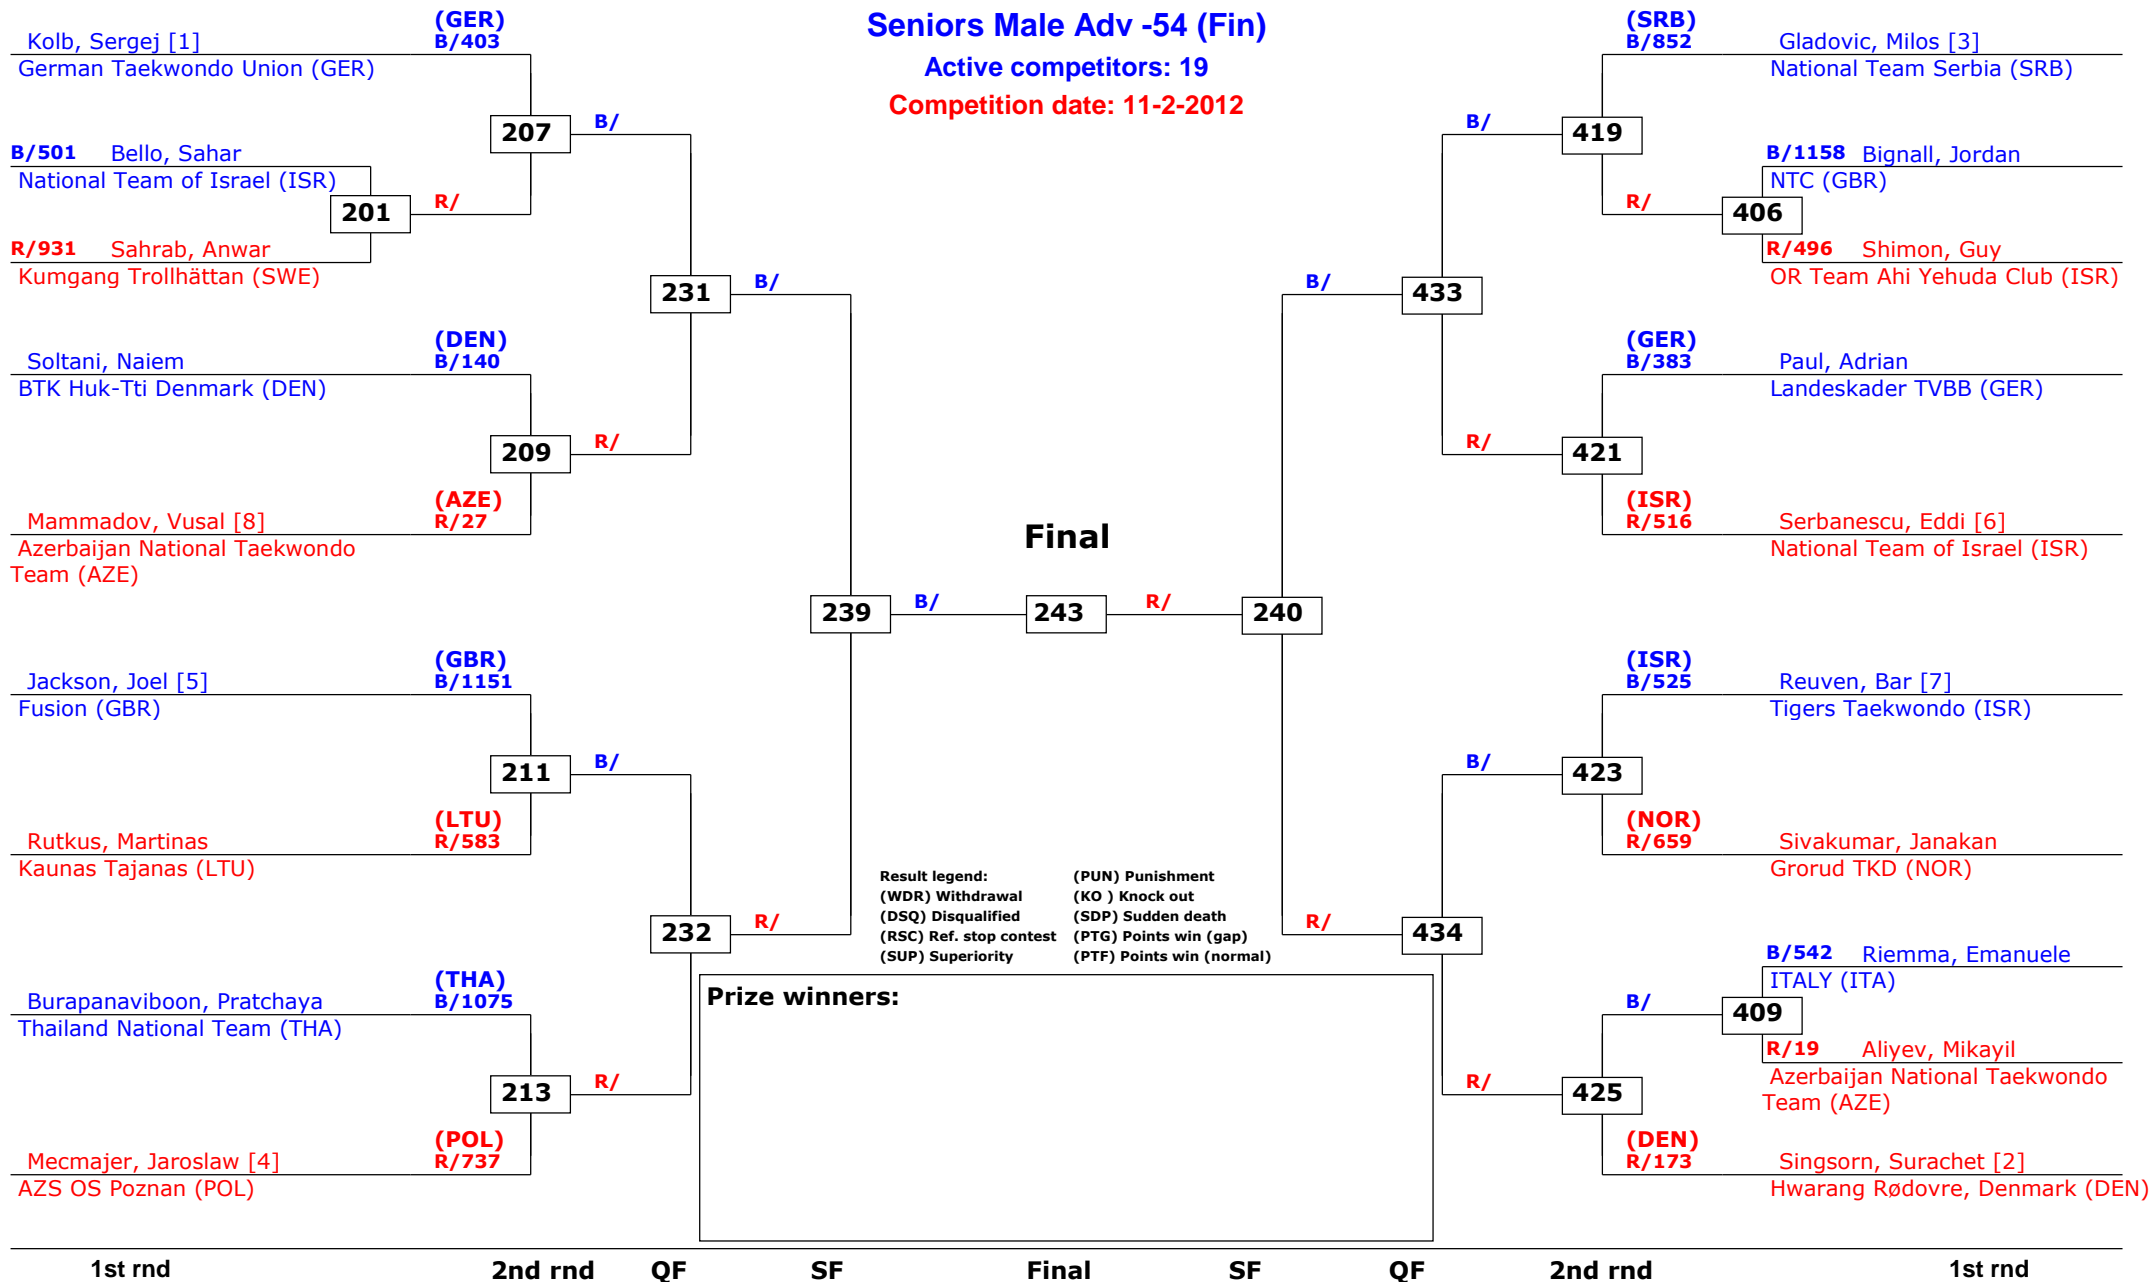

Trelleborg Open 2012

Trelleborg, Sweden

Tournament date: 11-2-2012 upto 12-2-2012

Seniors Male Adv -54 (Fin)

Active competitors: 19

Competition date: 11-2-2012

Trelleborg Open 2012

Trelleborg, Sweden

Tournament date: 11-2-2012 upto 12-2-2012

Seniors Male Adv -58 (Fly)

Active competitors: 16

Competition date: 11-2-2012

Result legend: (PUN) Punishment
 (WDR) Withdrawal (KO) Knock out
 (DSQ) Disqualified (SDP) Sudden death
 (RSC) Ref. stop contest (PTG) Points win (gap)
 (SUP) Superiority (PTF) Points win (normal)

Prize winners:

1st rnd

QF

SF

Final

SF

QF

1st rnd