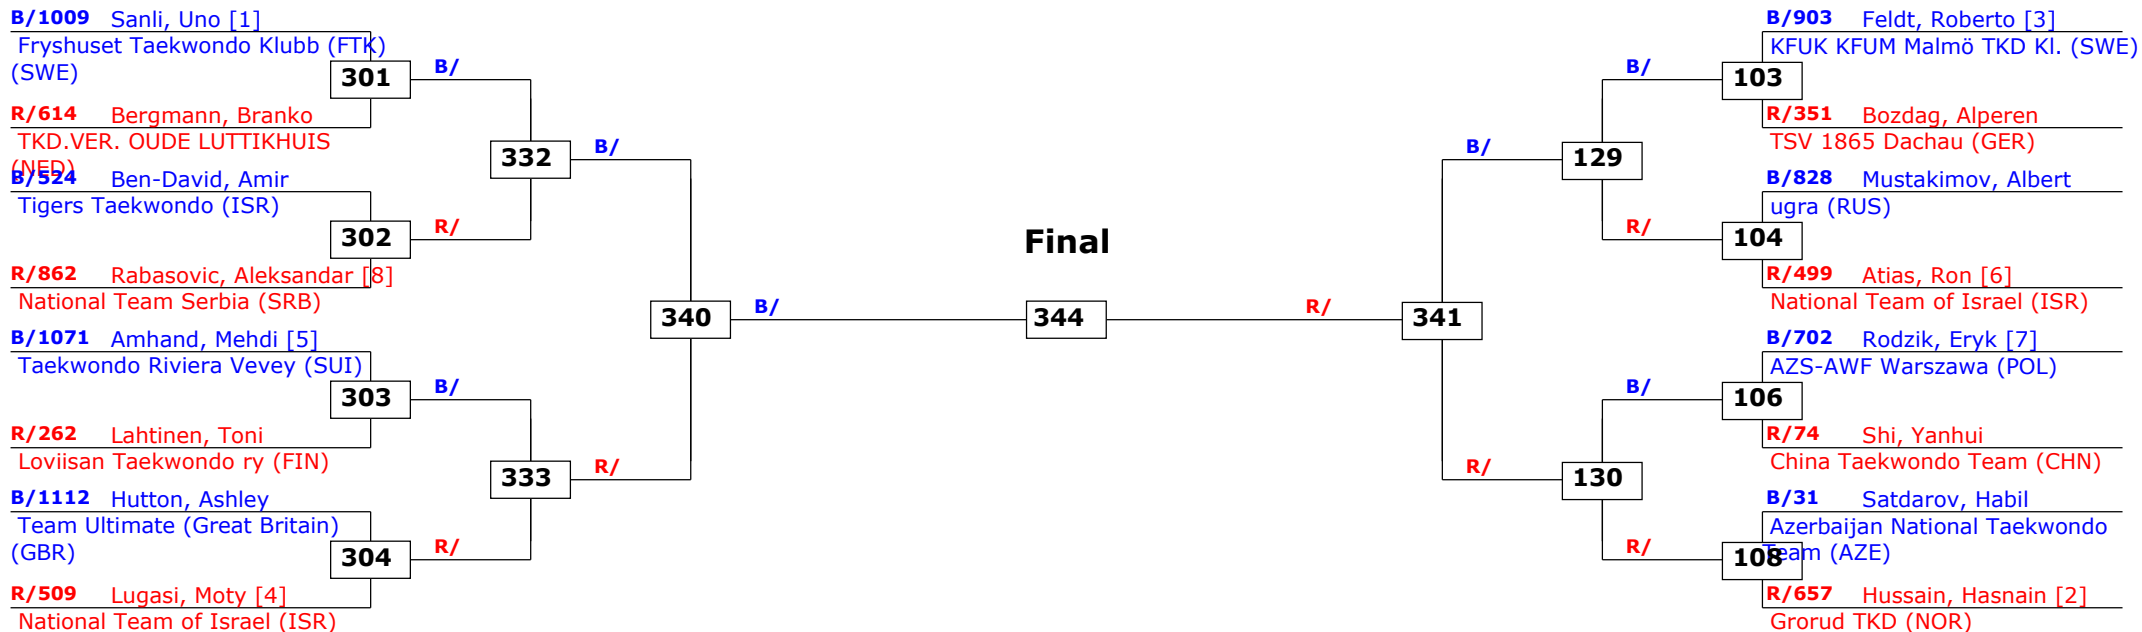

Trelleborg Open 2012

Trelleborg, Sweden

Tournament date: 11-2-2012 upto 12-2-2012

Seniors Male Adv -54 (Fin)

Active competitors: 19

Competition date: 11-2-2012

Trelleborg Open 2012

Trelleborg, Sweden

Tournament date: 11-2-2012 upto 12-2-2012

Seniors Male Adv -58 (Fly)

Active competitors: 16

Competition date: 11-2-2012

Result legend: (PUN) Punishment
 (WDR) Withdrawal (KO) Knock out
 (DSQ) Disqualified (SDP) Sudden death
 (RSC) Ref. stop contest (PTG) Points win (gap)
 (SUP) Superiority (PTF) Points win (normal)