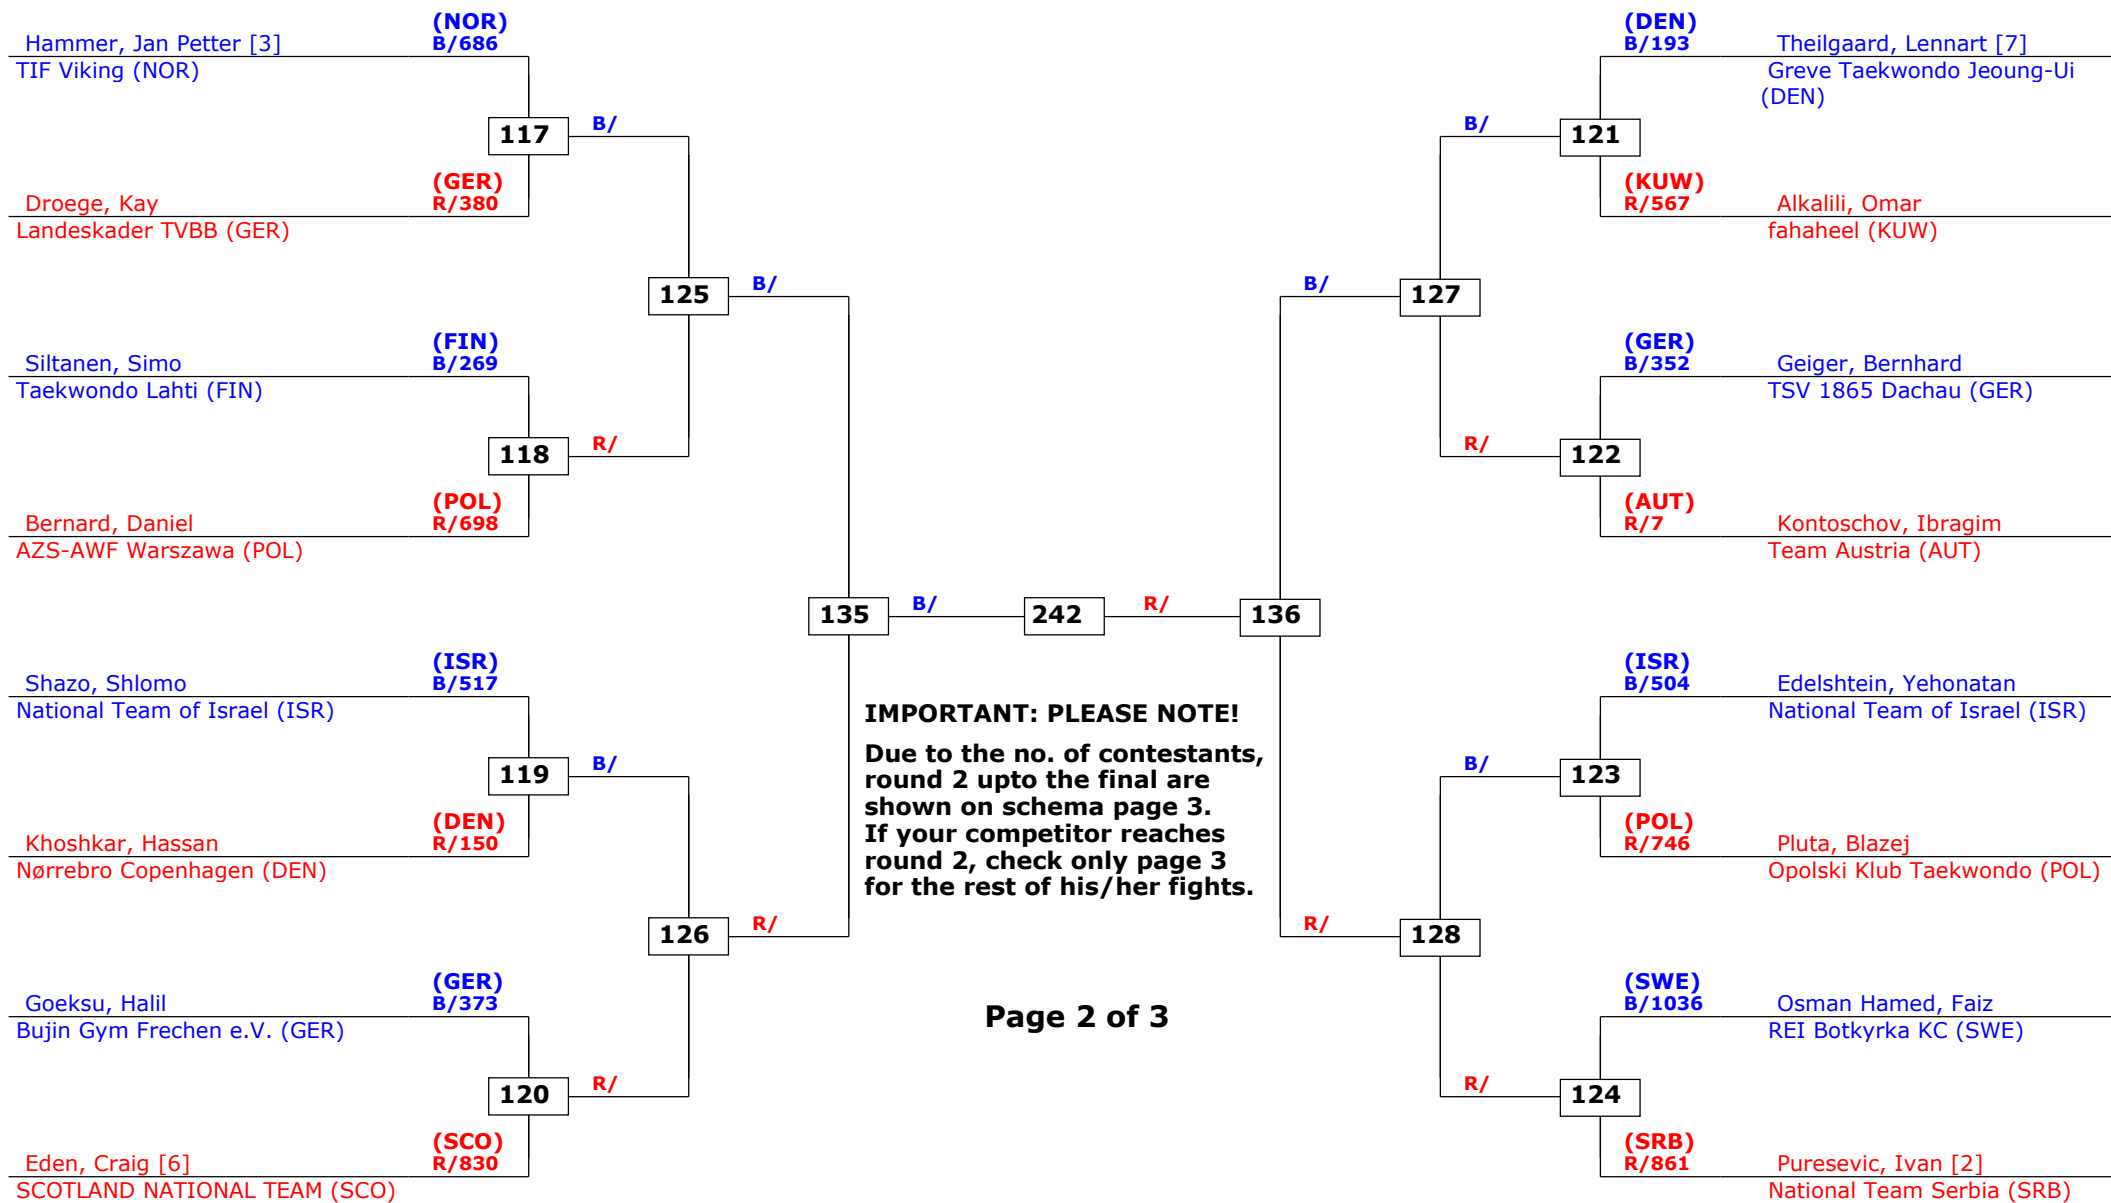

Trelleborg Open 2012

Trelleborg, Sweden

Tournament date: 11-2-2012 upto 12-2-2012

Seniors Male Adv -63 (Bantam)

Active competitors: 44

Competition date: 11-2-2012

IMPORTANT: PLEASE NOTE!
Due to the no. of contestants,
round 2 upto the final are
shown on schema page 3.
If your competitor reaches
round 2, check only page 3
for the rest of his/her fights.

Trelleborg Open 2012

Trelleborg, Sweden

Tournament date: 11-2-2012 upto 12-2-2012

Seniors Male Adv -63 (Bantam)

Active competitors: 0

Competition date: 11-2-2012

Trelleborg Open 2012

Trelleborg, Sweden

Tournament date: 11-2-2012 upto 12-2-2012

Seniors Male Adv -68 (Feather)

Active competitors: 33

Competition date: 11-2-2012

IMPORTANT: PLEASE NOTE!
Due to the no. of contestants, round 2 upto the final are shown on schema page 3. If your competitor reaches round 2, check only page 3 for the rest of his/her fights.