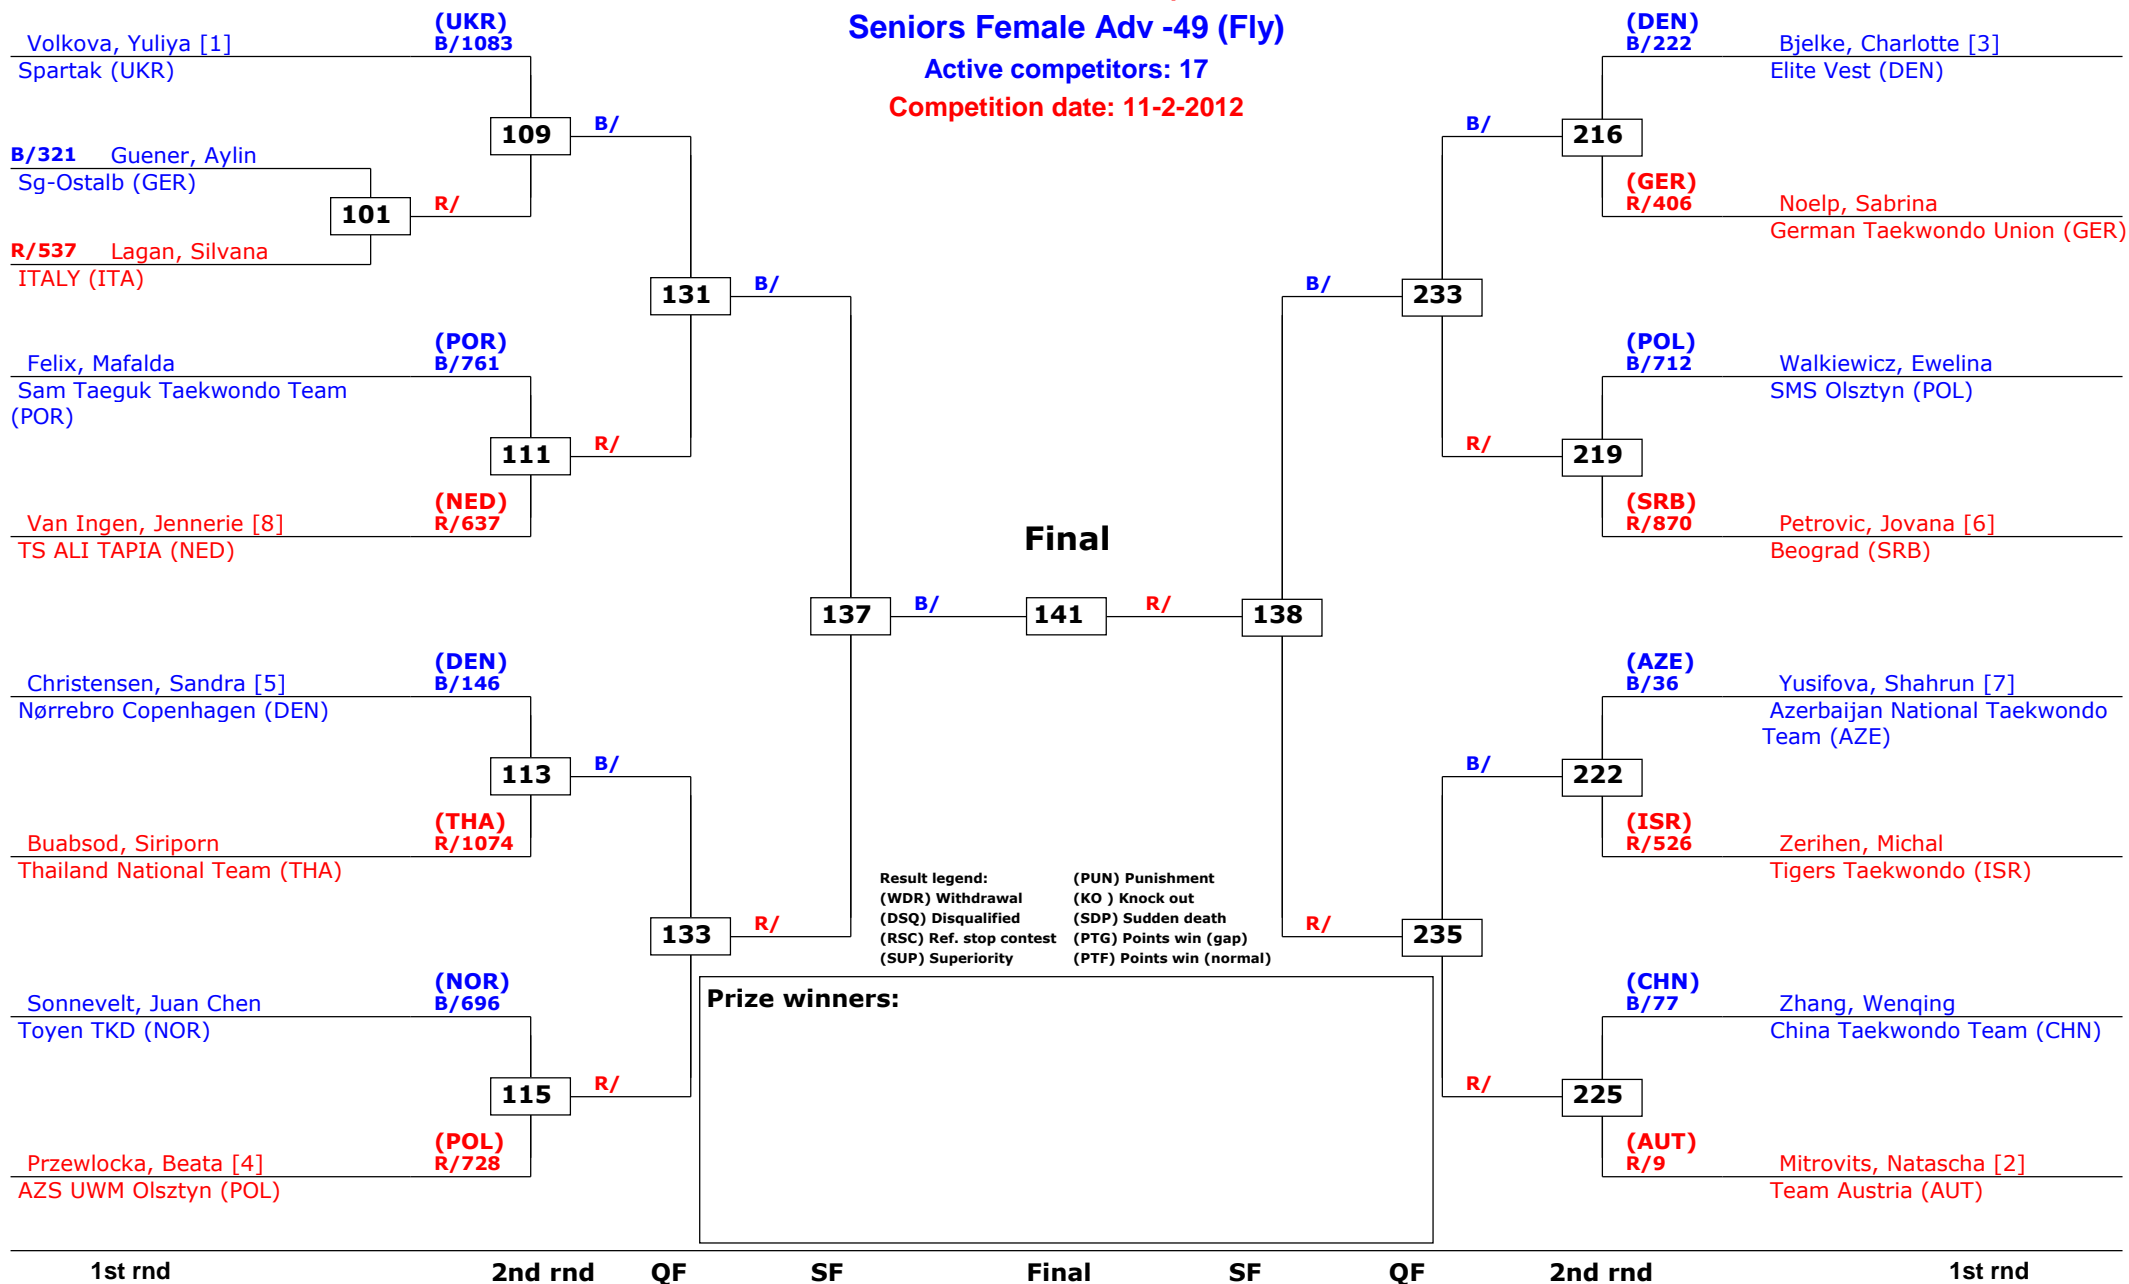

Tournament date: 11-2-2012 upto 12-2-2012

Seniors Male Adv -68 (Feather)

Active competitors: 33

Competition date: 11-2-2012

IMPORTANT: PLEASE NOTE!
Due to the no. of contestants, round 2 upto the final are shown on schema page 3. If your competitor reaches round 2, check only page 3 for the rest of his/her fights.

Trelleborg Open 2012

Trelleborg, Sweden

Tournament date: 11-2-2012 upto 12-2-2012

Seniors Female Adv -46 (Fin)

Active competitors: 7

Competition date: 11-2-2012

Result legend: (PUN) Punishment
 (WDR) Withdrawal (KO) Knock out
 (DSQ) Disqualified (SDP) Sudden death
 (RSC) Ref. stop contest (PTG) Points win (gap)
 (SUP) Superiority (PTF) Points win (normal)

Tournament date: 11-2-2012 upto 12-2-2012

Seniors Female Adv -49 (Fly)

Active competitors: 17

Competition date: 11-2-2012

Trelleborg Open 2012

Trelleborg, Sweden

Tournament date: 11-2-2012 upto 12-2-2012

Seniors Female Adv -53 (Bantam)

Active competitors: 23

Competition date: 11-2-2012

Trelleborg Open 2012

Trelleborg, Sweden

Tournament date: 11-2-2012 upto 12-2-2012

Seniors Female Adv -57 (Feather)

Active competitors: 20

Competition date: 11-2-2012